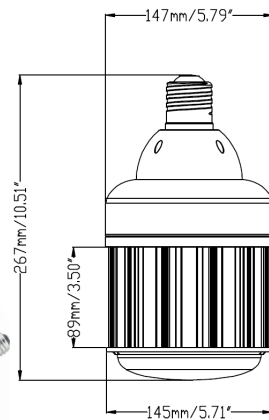

LED High Lumen

9600 Lumen High Lumen LED H.I.D Replacement 5000K EX39 Base

PRODUCT DESCRIPTION

80 watt EarthTronics high lumen H.I.D replacement is available in 5000K with full omni-directional illumination. This 9600 lumen LED equals up to 300 watt H.I.D lamp replacement on a EX39 base type. This high lumen H.I.D replacement is ideal for retrofit opportunities in exterior wall packs, yard lights, post lights, parking lot shoe box fixtures and other site and security applications. Interior fixture opportunities include parking garage fixtures, high bay warehouse fixtures and several downlight applications. Simply remove the ballast from the circuit and wire direct 120-277 volt to the lamp socket. Utilizes high quality Samsung LED chips. DLC listed product.

PRODUCT FEATURES

- Full omni-directional illumination
- For use in enclosed fixtures
- Utilizes high quality Samsung LED chips
- Damp rated IP64
- DLC listed product
- Provides 9600 lumens
- Operates on 120-277 volt systems
- 50,000 hours
- Eliminating ballast increases energy savings
- Universal lamp orientation

DIMENSIONS:

- Diameter: 5.71 inches
- Nominal Length: 10.51 inch
- Product Weight: 4.24 lbs

DLC Product ID: PLXBPPDOKG26

MODEL NUMBER: HL8050EX39S

Order Code	Individual Box UPC	Master Park UPC	Qty
11024	840791110249	00840791110249	4
Dimensions (inches)			
11024	7.29 x 7.29 x 12.09	15.75 x 15.75 x 13.39	4

Electrical	
Watt	80
Power Factor	> 0.90
Voltage	120-277 volt systems
Base Type	EX39
Operating Temperature Range	-22 to 140°F
Light	
Initial Lumens	9600
Lumens per Watt	120
Color Temperature	5000K
Color Rendering (CRI)	82+
Beam Angle	300°
Agency Approvals	
UL	Yes
DLC	Yes
RoHS	Yes
FCC	Yes
Product Details	
Warranty	5 years
Diameter	5.71"
Nominal Length	10.51"
Rated Life	50,000 hours