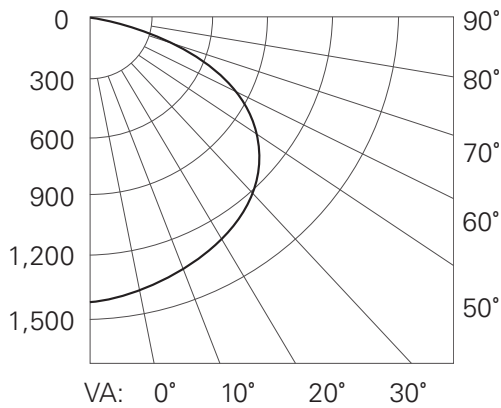

Master Carton Qty: 4

Dimensions:

15.55" Length x 12" Width x 2.50" Height

Weight: 12.32 LBS

UPC: 84079111185700

LIGHT DISTRIBUTION CURVE

CONE OF LIGHT

PRODUCT DIMENSIONS