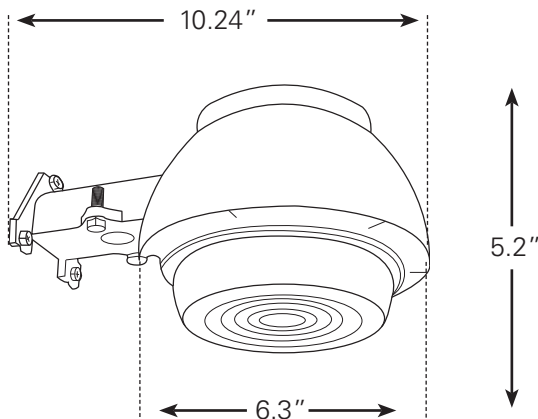

PACKAGE DETAILS

INDIVIDUAL PACKAGE

Individual Carton Qty: 1

Dimensions:

11.22" Length x 7.28" Width x 5.71" Depth

Weight: 2.46 LBS

UPC: 840791111857

MASTER CARTON

Master Carton Qty: 4

Dimensions:

15.55" Length x 12" Width x 2.50" Height

Weight: 12.32 LBS

UPC: 84079111185700

LIGHT DISTRIBUTION CURVE

CONE OF LIGHT

PRODUCT DIMENSIONS