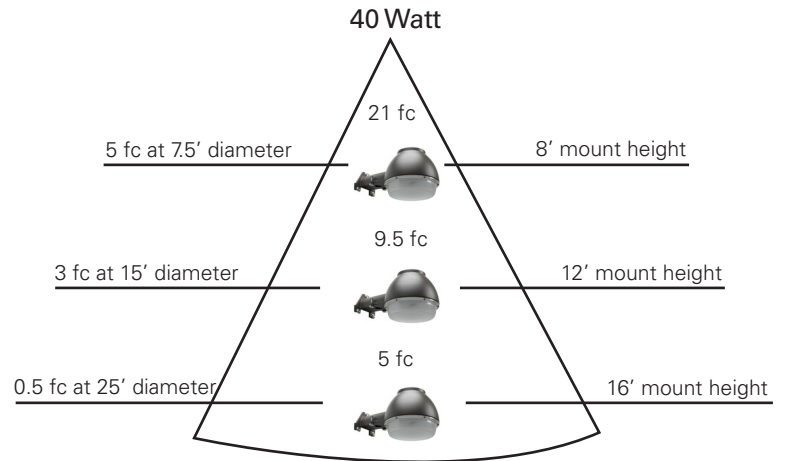

Master Carton Qty: 4

Dimensions:

15.55" Length x 12" Width x 2.50" Height

Weight: 12.32 LBS

UPC: 84079111185700

LIGHT DISTRIBUTION CURVE

CONE OF LIGHT

PRODUCT DIMENSIONS