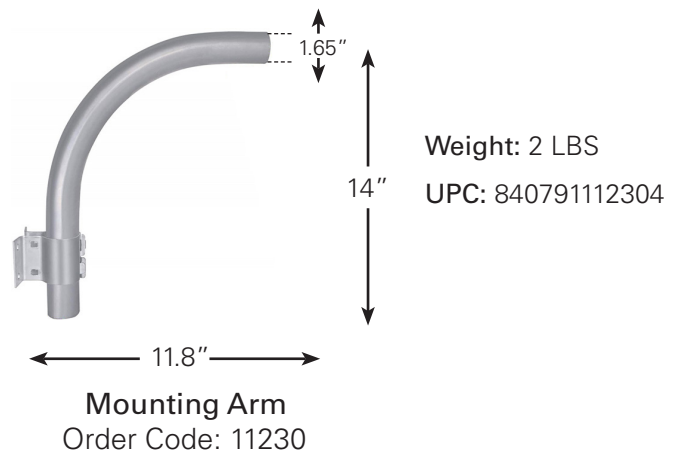

OPTIONAL ACCESSORIES

Easily access our DLC qualified products with rebates in your area.

ACCESS IT HERE: [Rebate Finder - LEDYard Light](#)

www.earthtronics.com/rebate-finder/catalog/