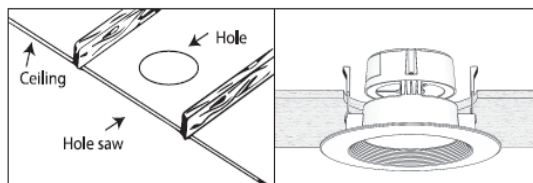

Downlight Fixture

LED 6 Inch Downlight Fixture 700 Lumens 9 Watt 3000K

PRODUCT DESCRIPTION

6" IC-Rated LED Recessed Downlight Fixture can be easily installed in finished drywall or architectural tile ceilings in facilities such as schools, hospitals, office buildings and other commercial and residential applications. This fixture provides 78 lumens per watt with a high 80+ CRI for improved visual acuity and efficient performance. It features smooth dimming down to five percent on typical incandescent dimmer controls. IC-rated for use in insulated ceilings and meets IECC air leakage requirements to provide a versatile and attractive downlight product. The UL Wet Location listing makes this product a perfect solution for high humidity areas and bathroom showers found in long-term care facilities, as well as hotel guest rooms. These fixtures are designed for easy installation and provide an attractive step baffle trim to provide a proper cut-off angle. For use on 120VAC power supplies.

Individual

Master Pack

ORDER CODE: RTF700306WH2

MODEL NUMBER: RTF700306

Order Code	Pack Size	Individual UPC	Master Pack UPC	Qty
RTF700306WH2	1	840791106075	84079110607500	6
Dimensions (inches - Length x Width x Height)				
RTF700306WH2	1	7.86 x 3.91 x 7.93	16.41 x 12.59 x 9.01	6
Weight (lbs)				
RTF700306WH2	1	0.96	9.6	6