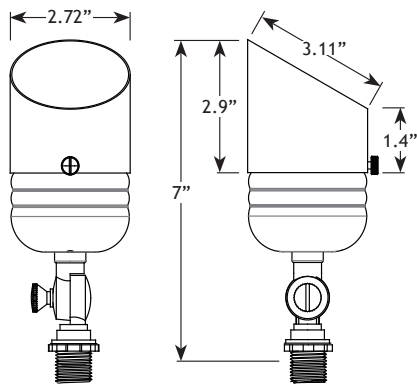

PRODUCT SPECIFICATIONS

Project Name _____ Date _____

VOLT®

Type or Model _____ Qty _____

VOLT® Low Voltage Landscape Lighting VOLT® The G2 Fat Boy - VAL-2002-X-XXX

PRODUCT DESCRIPTION

The G2 Fat Boy is an affordable, yet professional grade fixture. The solid brass body, cast brass knuckle, and solid brass hardware make this fixture more corrosion free. Interlocking teeth allow for precision aiming and maximum lockability. This fixture can accommodate LED or halogen MR16 lamps. The G2 Fat Boy is a perfect uplighting solution for budget-focused projects that still demand professional-grade fixtures. Backed by our lifetime warranty.

PRODUCT DIMENSIONS

FEATURES & BENEFITS

- ▶ Sheet Brass Construction.
- ▶ Pre-aged finish; no powder coating, paint or finish to wear off or peel—just natural patina that does not corrode.
- ▶ Beryllium copper socket - more corrosion resistant than copper.
- ▶ Silicone plug at lead wire exit prevents ground moisture and insects from entering luminaire through the stem.
- ▶ Water Tight Silicone O-Ring - keeps water from entering luminaire.
- ▶ Extra-long (1-inch) strip resistant threading and solid brass locknut provide superior mounting stability.
- ▶ Glare guard and heavy duty adjustable knuckle - allows light to be positioned.

SPECIFICATIONS

- ▶ Construction: Brass
- ▶ Finish: Bronze
- ▶ Lead Wire: 4' (standard) or 25' (optional) 18AWG
- ▶ Mounting: 10" Hammer® Stake with cutout for wire exit
- ▶ Lens: Clear Flat Glass
- ▶ Light Source (not included): MR16 (LED or Halogen)
- ▶ Operating Voltage: 12VAC
- ▶ Powered by: VOLT's Low Voltage Transformer